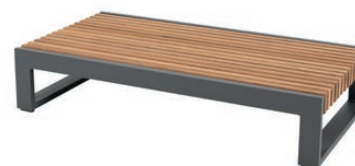

KIOTO

love the contrast

ALL WEATHER CUSHIONS

HIGH QUALITY TEAK

ALUMINIUM

KIOTO

KIOTO 91340

modular 2 seater bench left and right anthracite with 3 cushions

h: 71 cm **sh:** 40 cm
w: 75 cm **sd:** 71 cm
d: 165 cm

KIOTO 91343

modular corner anthracite with 3 cushions

h: 71 cm **sh:** 40 cm
w: 75 cm **sd:** 71 cm
d: 75 cm

KIOTO 91342

modular center anthracite with 2 cushions

h: 71 cm **sh:** 40 cm
w: 75 cm **sd:** 71 cm
d: 75 cm

KIOTO 91344

coffee table teak anthracite

h: 30 cm
w: 65 cm
d: 120 cm

KIOTO

ALL WEATHER CUSHIONS

HIGH QUALITY TEAK

ALUMINIUM